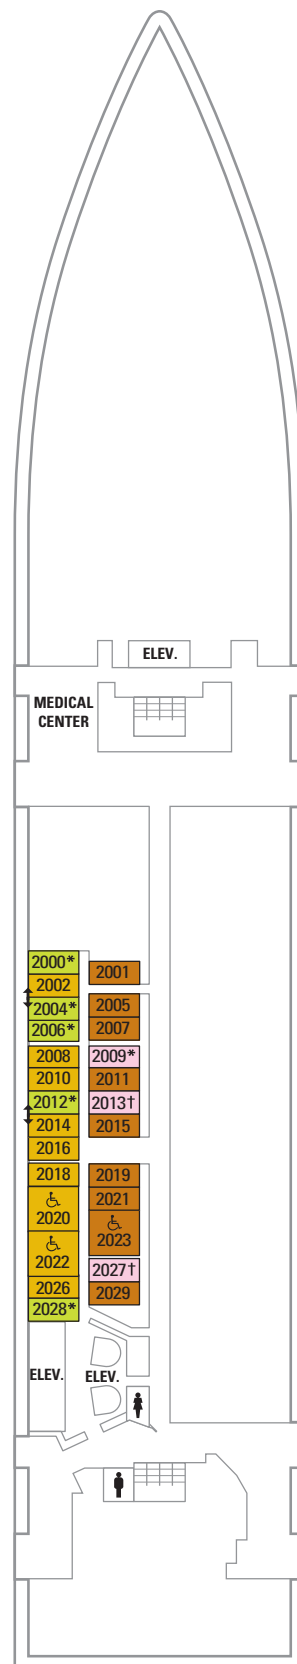

## OCEAN VIEW

### **G I** Large Ocean View Stateroom

Two twin beds that convert to Royal King, sitting area with sofa, vanity area and a private bathroom. (169 sq. ft.)  
Please note: Ocean View Staterooms on deck 2 have a porthole instead of a window.

## SYMBOL LEGEND

- ▲ Stateroom with sofa bed.
- \* Stateroom has third Pullman bed available.
- † Stateroom has third and fourth Pullman beds available.
- ↑ ↓ Connecting staterooms.
- ♿ Indicates accessible staterooms.
- ◆ Stateroom with sofa bed and third Pullman bed available.
- ‡ Stateroom has four additional Pullman beds available.
- ◻ Stateroom has an obstructed view.
- >> Stateroom opens only on the starboard side.

## NOTES:

A Royal King measures 72.5 inches wide by 82 inches long.  
For sofa bed configuration call your Travel Agent or Royal Caribbean International.